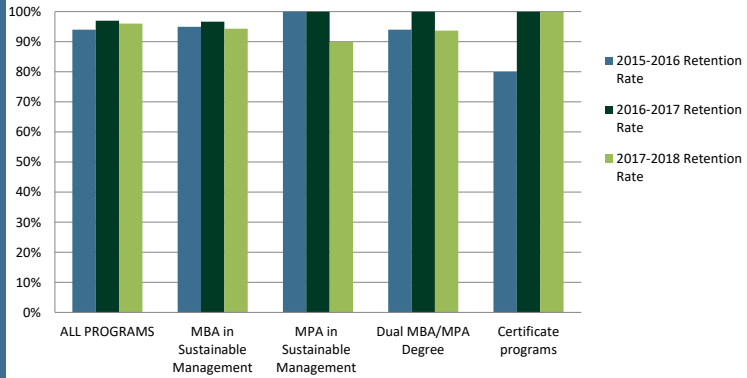

PGS San Francisco Retention Rates	2015-2016 Retention Rate	2016-2017 Retention Rate	2017-2018 Retention Rate
ALL PROGRAMS	94%	97%	96%
MBA in Sustainable Management	95%	97%	94%
MPA in Sustainable Management	100%	100%	90%
Dual MBA/MPA Degree	94%	100%	94%
Certificate programs	80%	100%	100%

PGS San Francisco Retention Rates

PGS - San Francisco Graduation Rates	For students starting in:			
	Spring 2015	2015-2016*	2016-2017*	2017-2018*
ALL PROGRAMS	90%	78%	69%	n/a
MBA in Sustainable Management	87%	79%	47%	n/a
MPA in Sustainable Management	100%	100%	n/a	n/a
Dual MBA/MPA Degree	100%	67%	n/a	n/a
Certificate programs	100%	60%	82%	100%