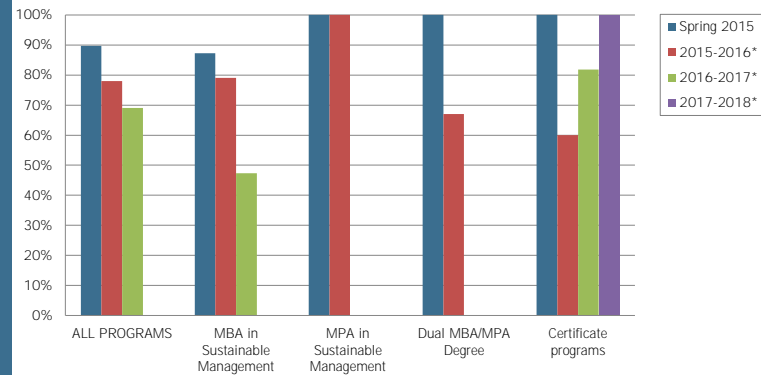

PGS San Francisco Graduation Rates